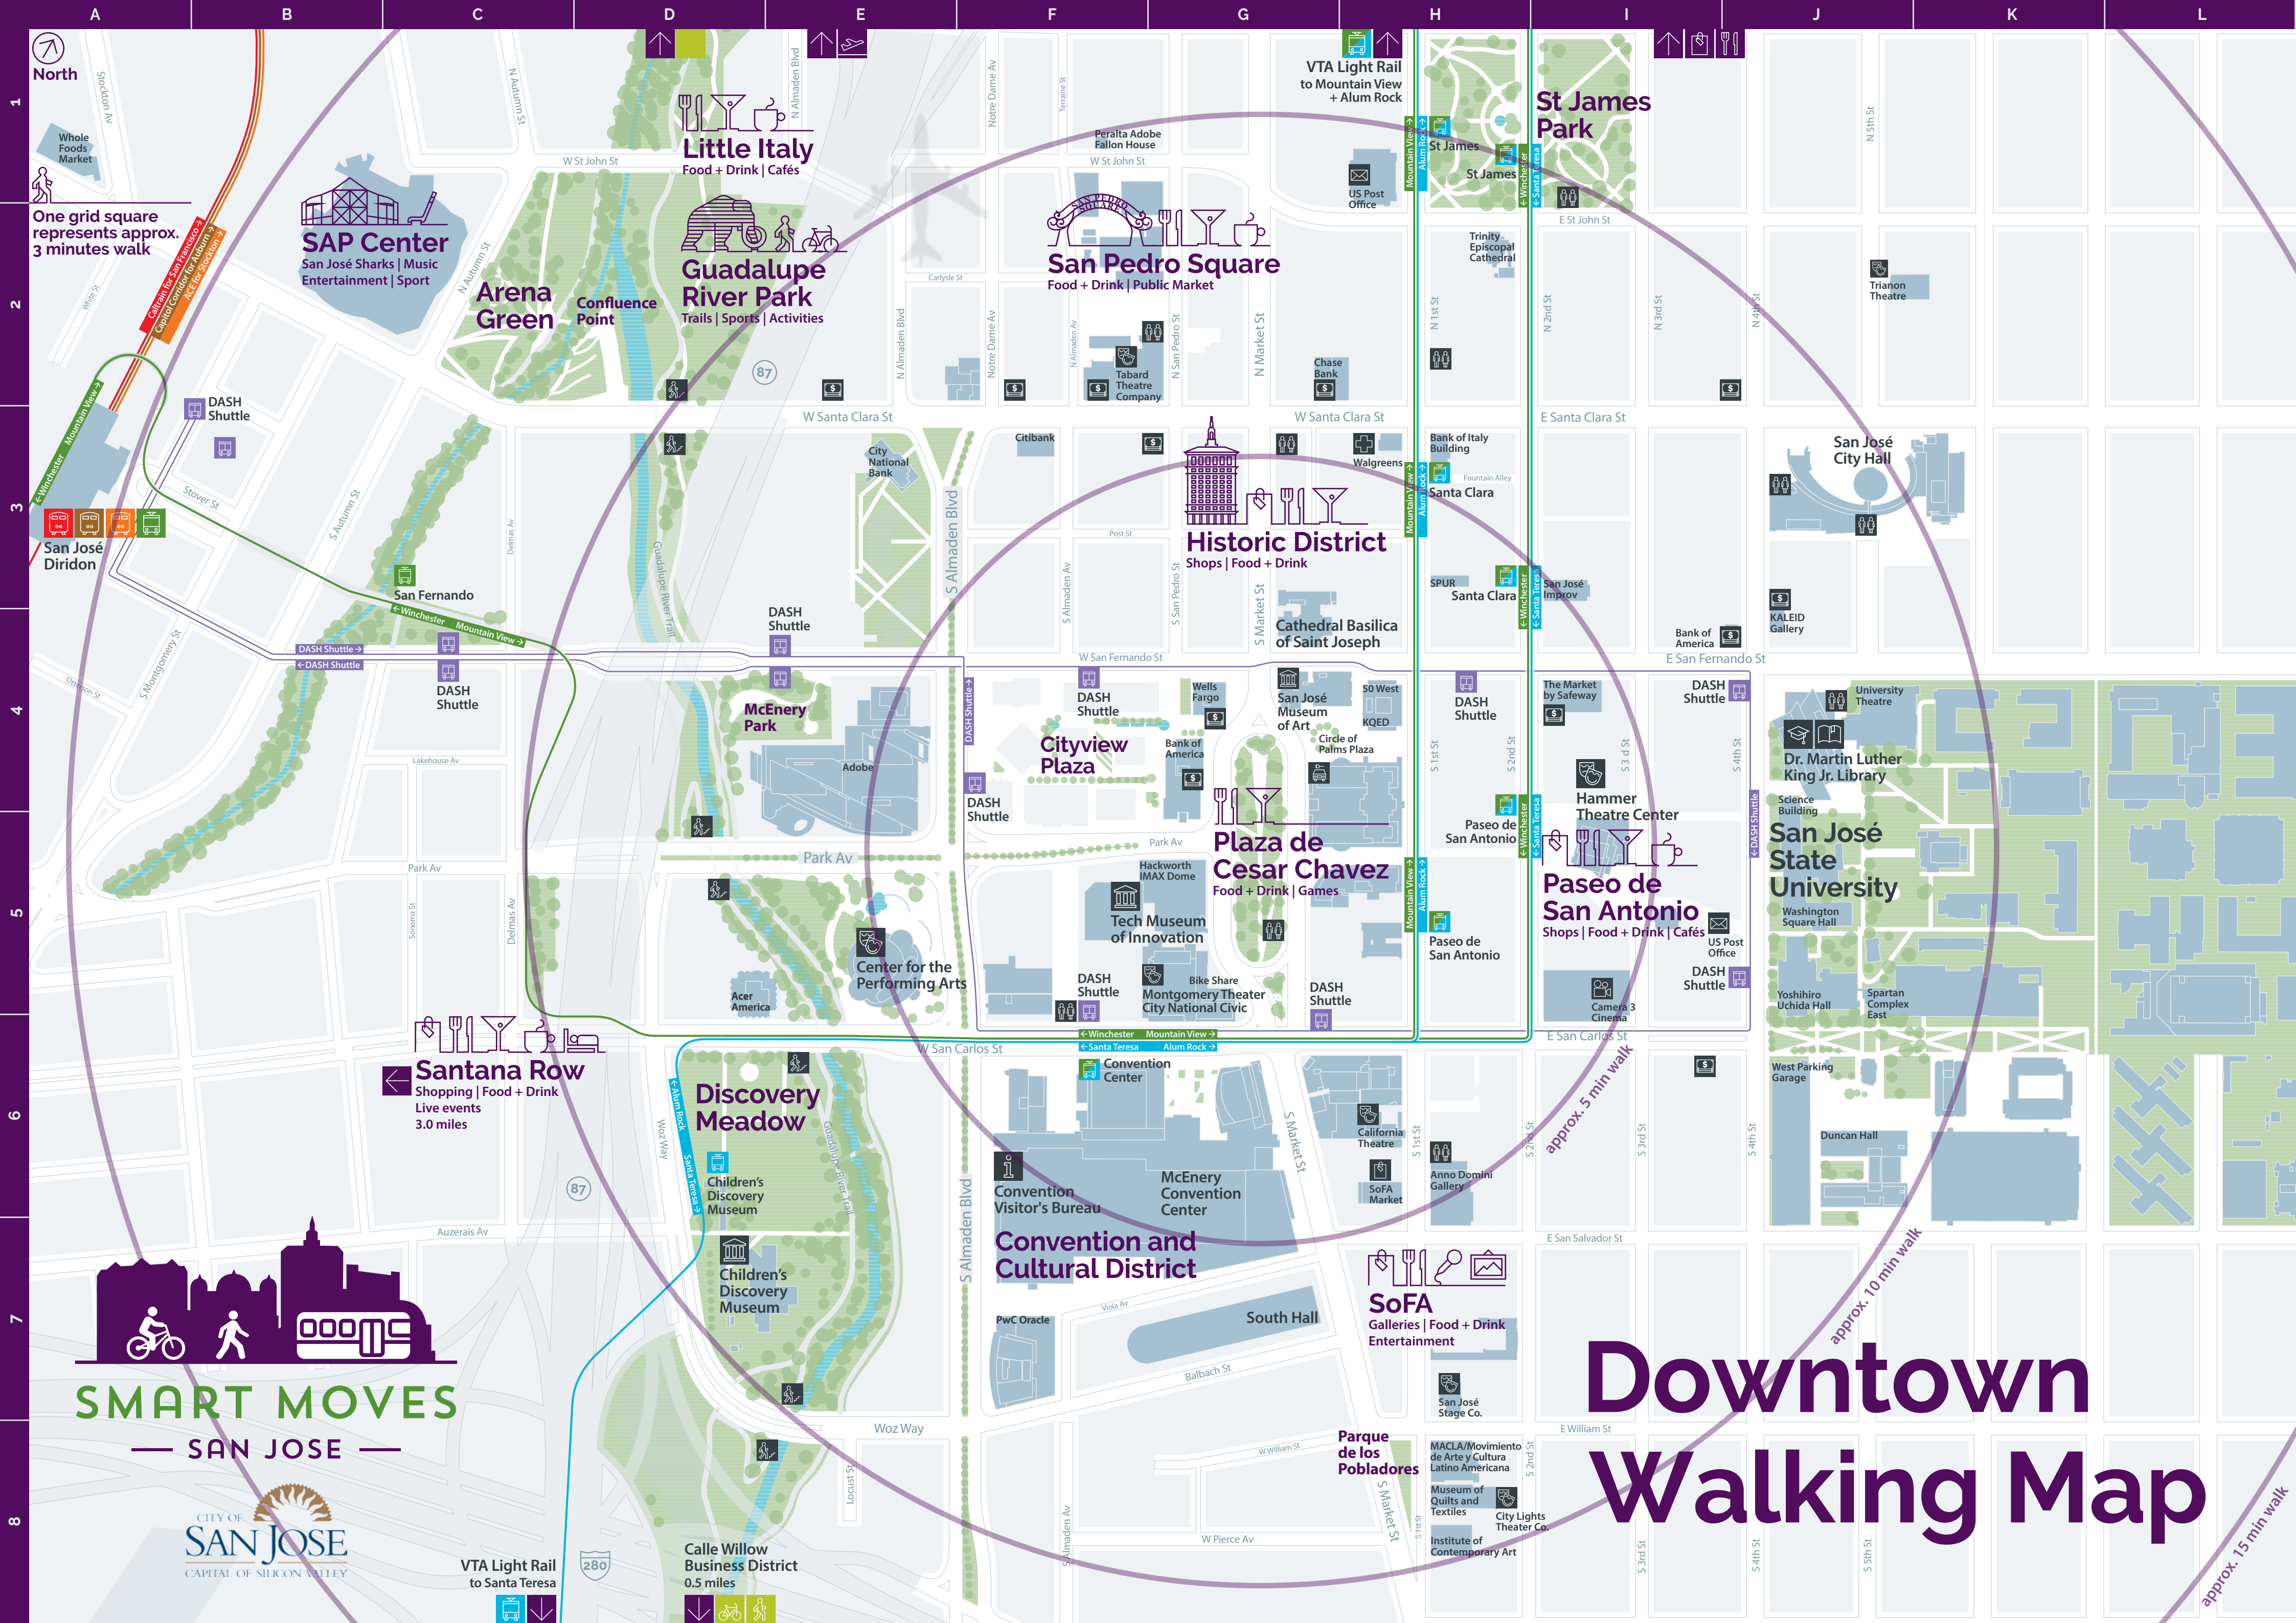

San Pedro Square
Food + Drink | Public Market

St James Park

Historic District
Shops | Food + Drink

San José City Hall

McEnery Park

Cityview Plaza

Plaza de Cesar Chavez
Food + Drink | Games

Paseo de San Antonio
Shops | Food + Drink | Cafés

San José State University

Santana Row
Shopping | Food + Drink
Live events
3.0 miles

Discovery Meadow

Convention and Cultural District

SoFA
Galleries | Food + Drink Entertainment

Downtown Walking Map

SMART MOVES

SAN JOSE

VTA Light Rail to Santa Teresa

Calle Willow Business District
0.5 miles

approx. 5 min walk

approx. 10 min walk

approx. 15 min walk

By mid-2018, VTA plans to implement service improvements that will increase frequency on many routes. This includes:
 522 - every 15 minutes and limited stops
 22, 23, 66, 68, 72, 73 - every 15 minutes

SMART MOVES

SAN JOSE

Downtown Transit & Biking Map