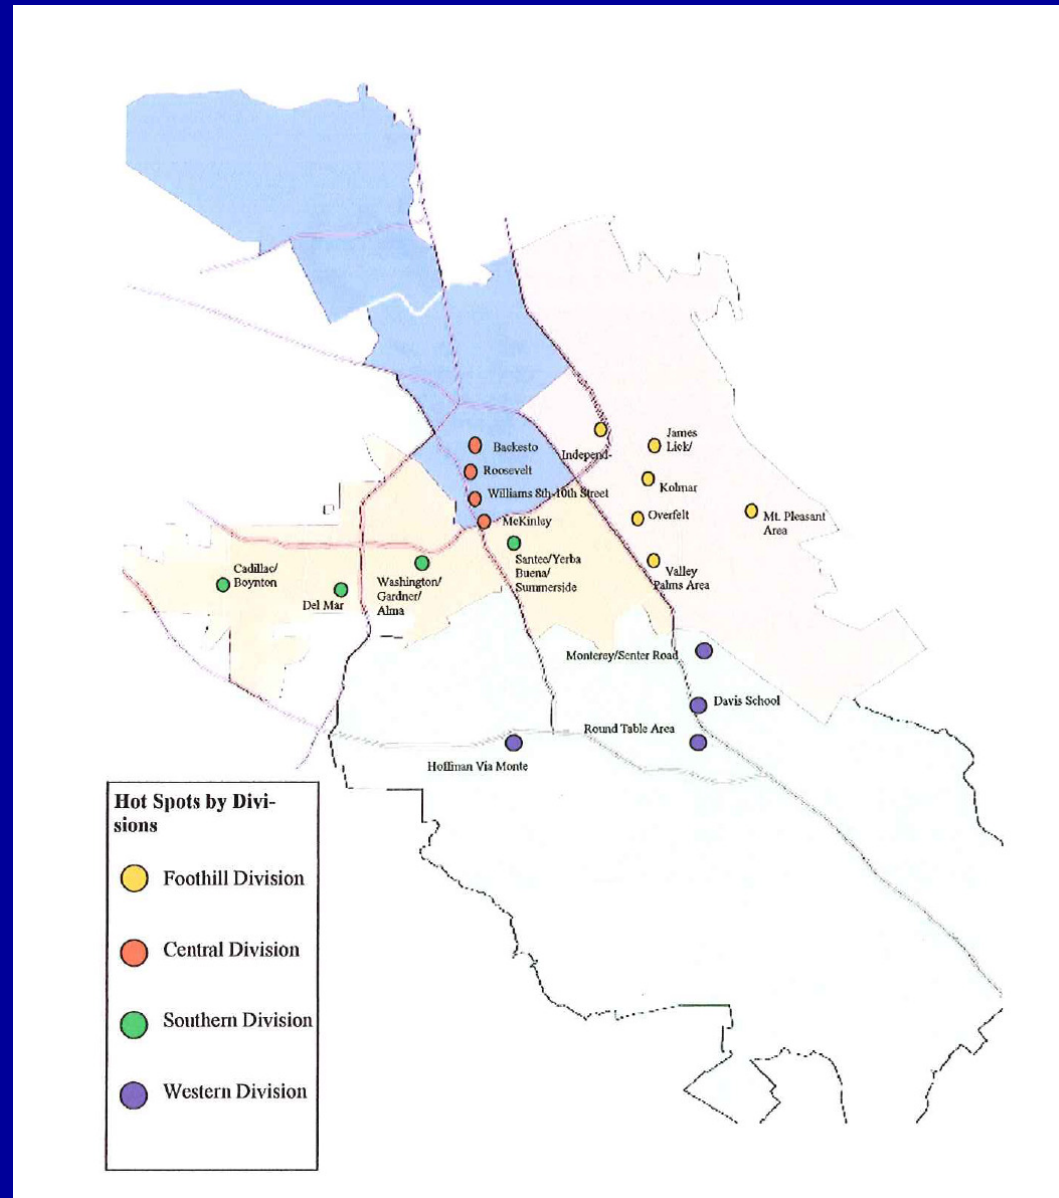

Hot Spot Areas By Police Division

MGPTF Policy Team
April 23, 2010

City Wide Hot Spots

Foothill Division

FOOTHILL DIVISION

- **Overfelt Area / Poco Way / Welch Park Area**
 - Personal Transformation Through Cognitive Development and Youth Support Groups
 - Gang Mediation / Intervention Response
 - Social Recreational, Cultural, and Community Service Intervention Activities
 - Parent and Family Support / Domestic Violence Services to Youth and Children
- **James Lick / Pala / White Road / Nancy Lane Area**
 - Personal Transformation Through Cognitive Development and Youth Support Groups (T)
 - Gang Mediation / Intervention Response (T)
 - Unique Service Delivery for High Risk Youth
 - Parent and Family Support / Domestic Violence Services to Youth and Children
- **Independence Area / Avalani Area**
 - Personal Transformation Through Cognitive Development and Youth Support Groups
 - Gang Mediation / Intervention Response
 - Unique Service Delivery for High Risk Youth
 - Parent and Family Support / Domestic Violence Services to Youth and Children
- **Kolmar Apartment Area**
 - Personal Transformation Through Cognitive Development and Youth Support Groups
 - Gang Mediation / Intervention Response
 - Social Recreational, Cultural, and Community Service Intervention Activities
 - Gang Mediation / Intervention Response
- **Rocky Mt. / Mt. Pleasant Area**
 - Gang Mediation / Intervention Response
 - Personal Transformation Through Cognitive Development and Youth Support Groups
 - Parent and Family Support / Domestic Violence Services to Youth and Children
 - Unique Service Delivery for High Risk Youth
- **Valley Palms Area**
 - Parent and Family Support / Domestic Violence Services to Youth and Children
 - Personal Transformation Through Cognitive Development and Youth Support Groups (T)
 - Social Recreational, Cultural, and Community Service Intervention Activities (T)
 - Service Delivery for High Risk Youth