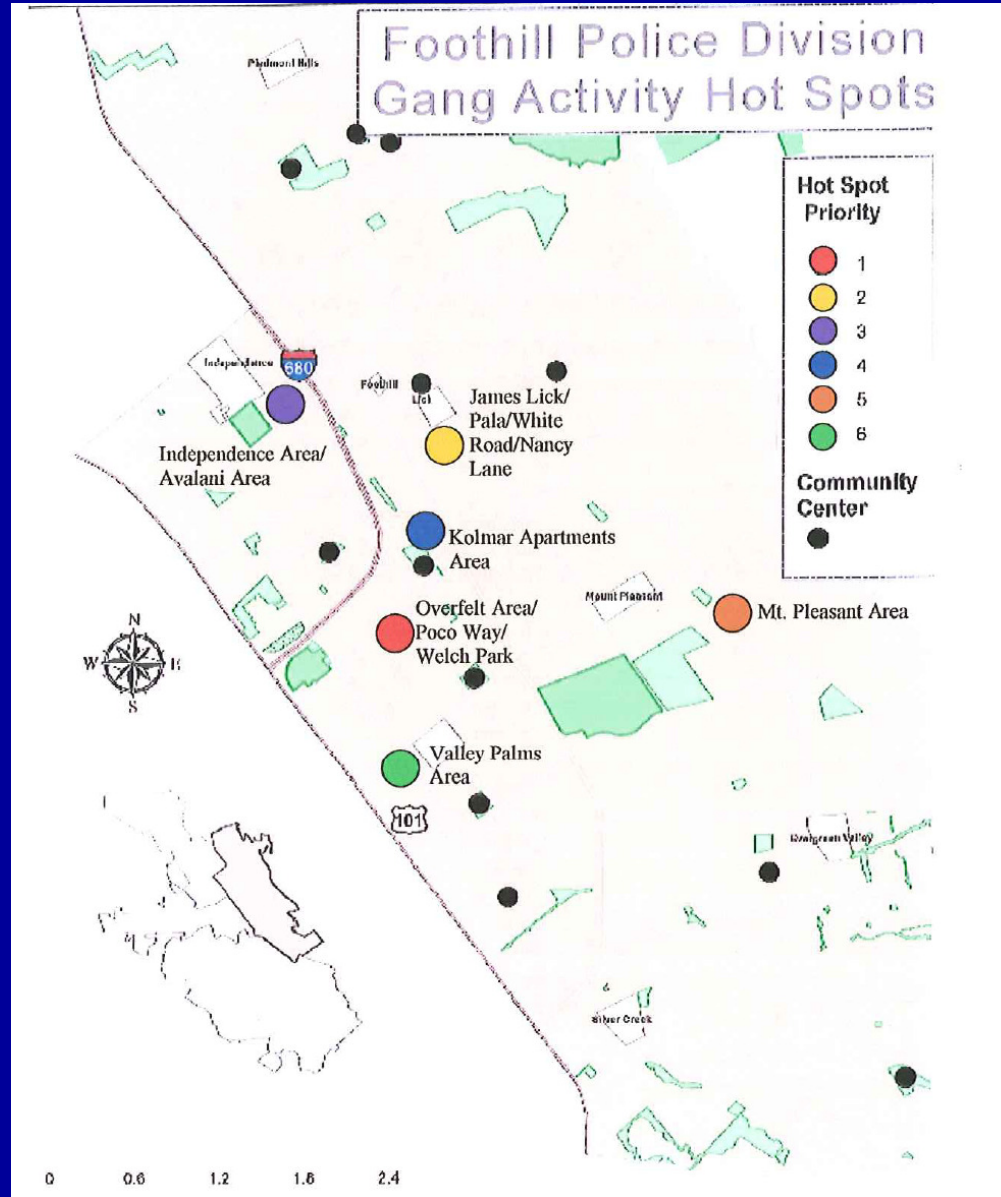

Hot Spot Areas By Police Division

MGPTF Policy Team
April 23, 2010

City Wide Hot Spots

Foothill Division

FOOTHILL DIVISION

- **Overfelt Area / Poco Way / Welch Park Area**
 - Personal Transformation Through Cognitive Development and Youth Support Groups
 - Gang Mediation / Intervention Response
 - Social Recreational, Cultural, and Community Service Intervention Activities
 - Parent and Family Support / Domestic Violence Services to Youth and Children
- **James Lick / Pala / White Road / Nancy Lane Area**
 - Personal Transformation Through Cognitive Development and Youth Support Groups (T)
 - Gang Mediation / Intervention Response (T)
 - Unique Service Delivery for High Risk Youth
 - Parent and Family Support / Domestic Violence Services to Youth and Children
- **Independence Area / Avalani Area**
 - Personal Transformation Through Cognitive Development and Youth Support Groups
 - Gang Mediation / Intervention Response
 - Unique Service Delivery for High Risk Youth
 - Parent and Family Support / Domestic Violence Services to Youth and Children
- **Kolmar Apartment Area**
 - Personal Transformation Through Cognitive Development and Youth Support Groups
 - Gang Mediation / Intervention Response
 - Social Recreational, Cultural, and Community Service Intervention Activities
 - Gang Mediation / Intervention Response
- **Rocky Mt. / Mt. Pleasant Area**
 - Gang Mediation / Intervention Response
 - Personal Transformation Through Cognitive Development and Youth Support Groups
 - Parent and Family Support / Domestic Violence Services to Youth and Children
 - Unique Service Delivery for High Risk Youth
- **Valley Palms Area**
 - Parent and Family Support / Domestic Violence Services to Youth and Children
 - Personal Transformation Through Cognitive Development and Youth Support Groups (T)
 - Social Recreational, Cultural, and Community Service Intervention Activities (T)
 - Service Delivery for High Risk Youth