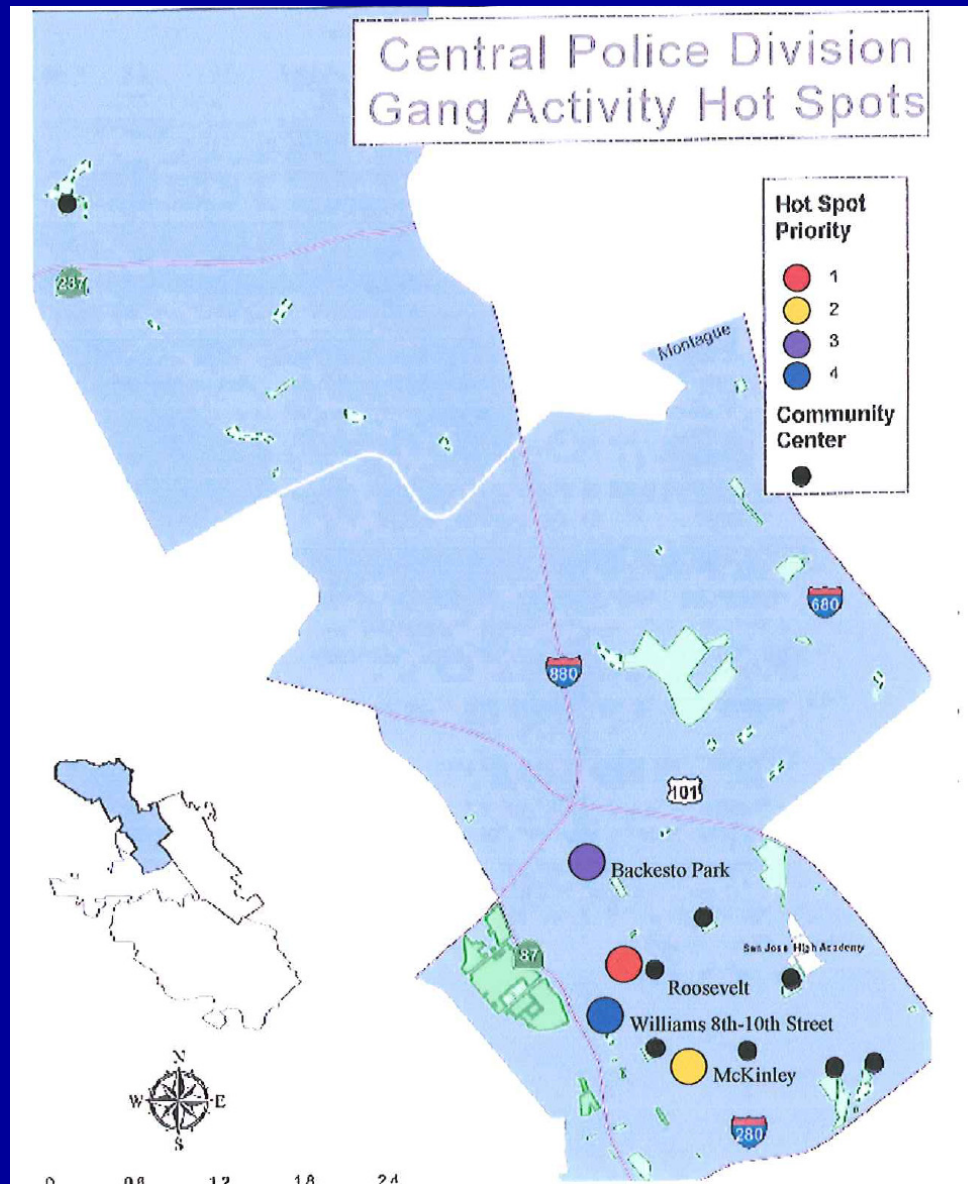

Central Division