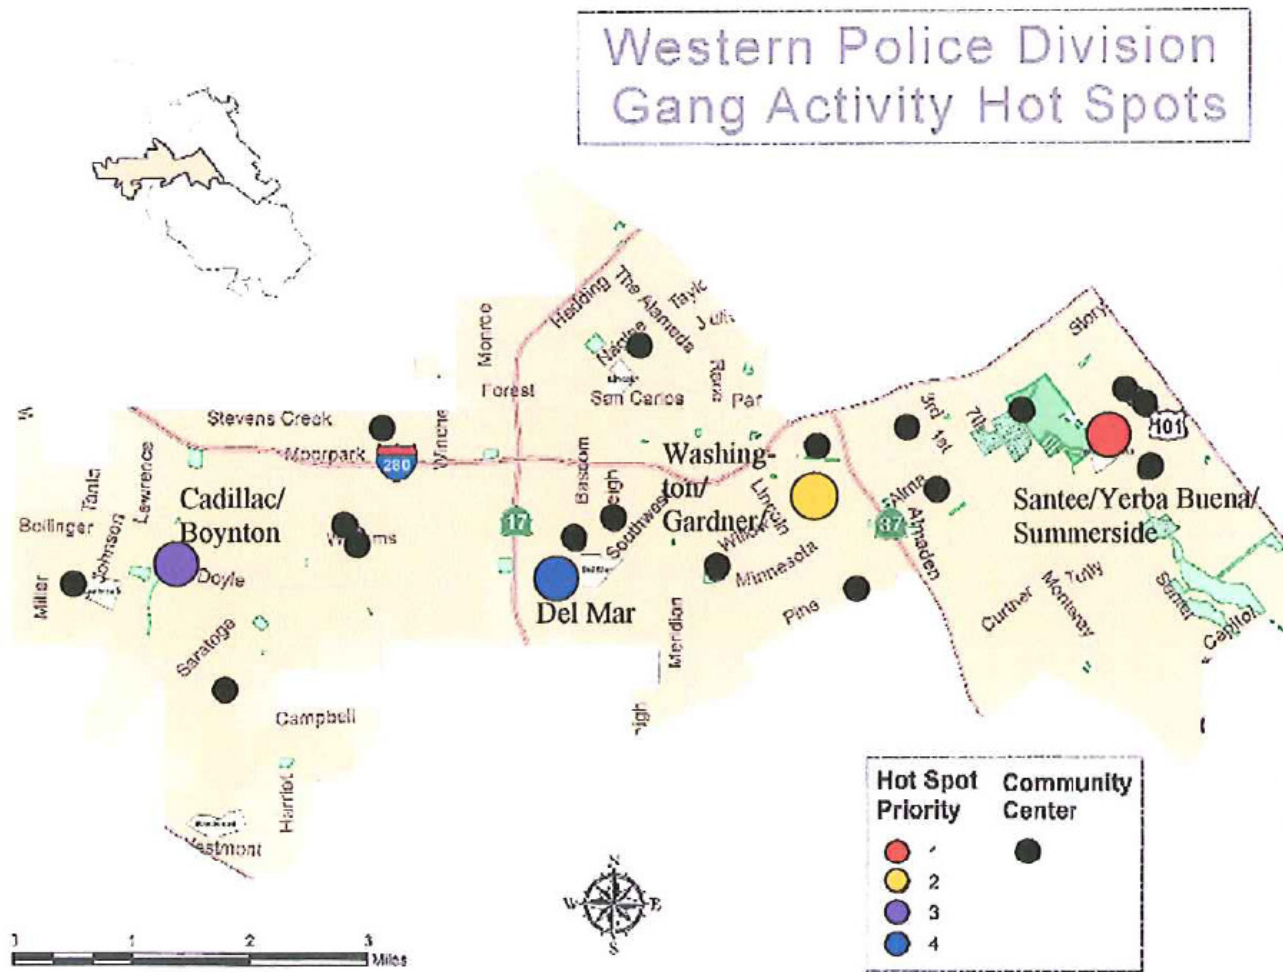

Western Division