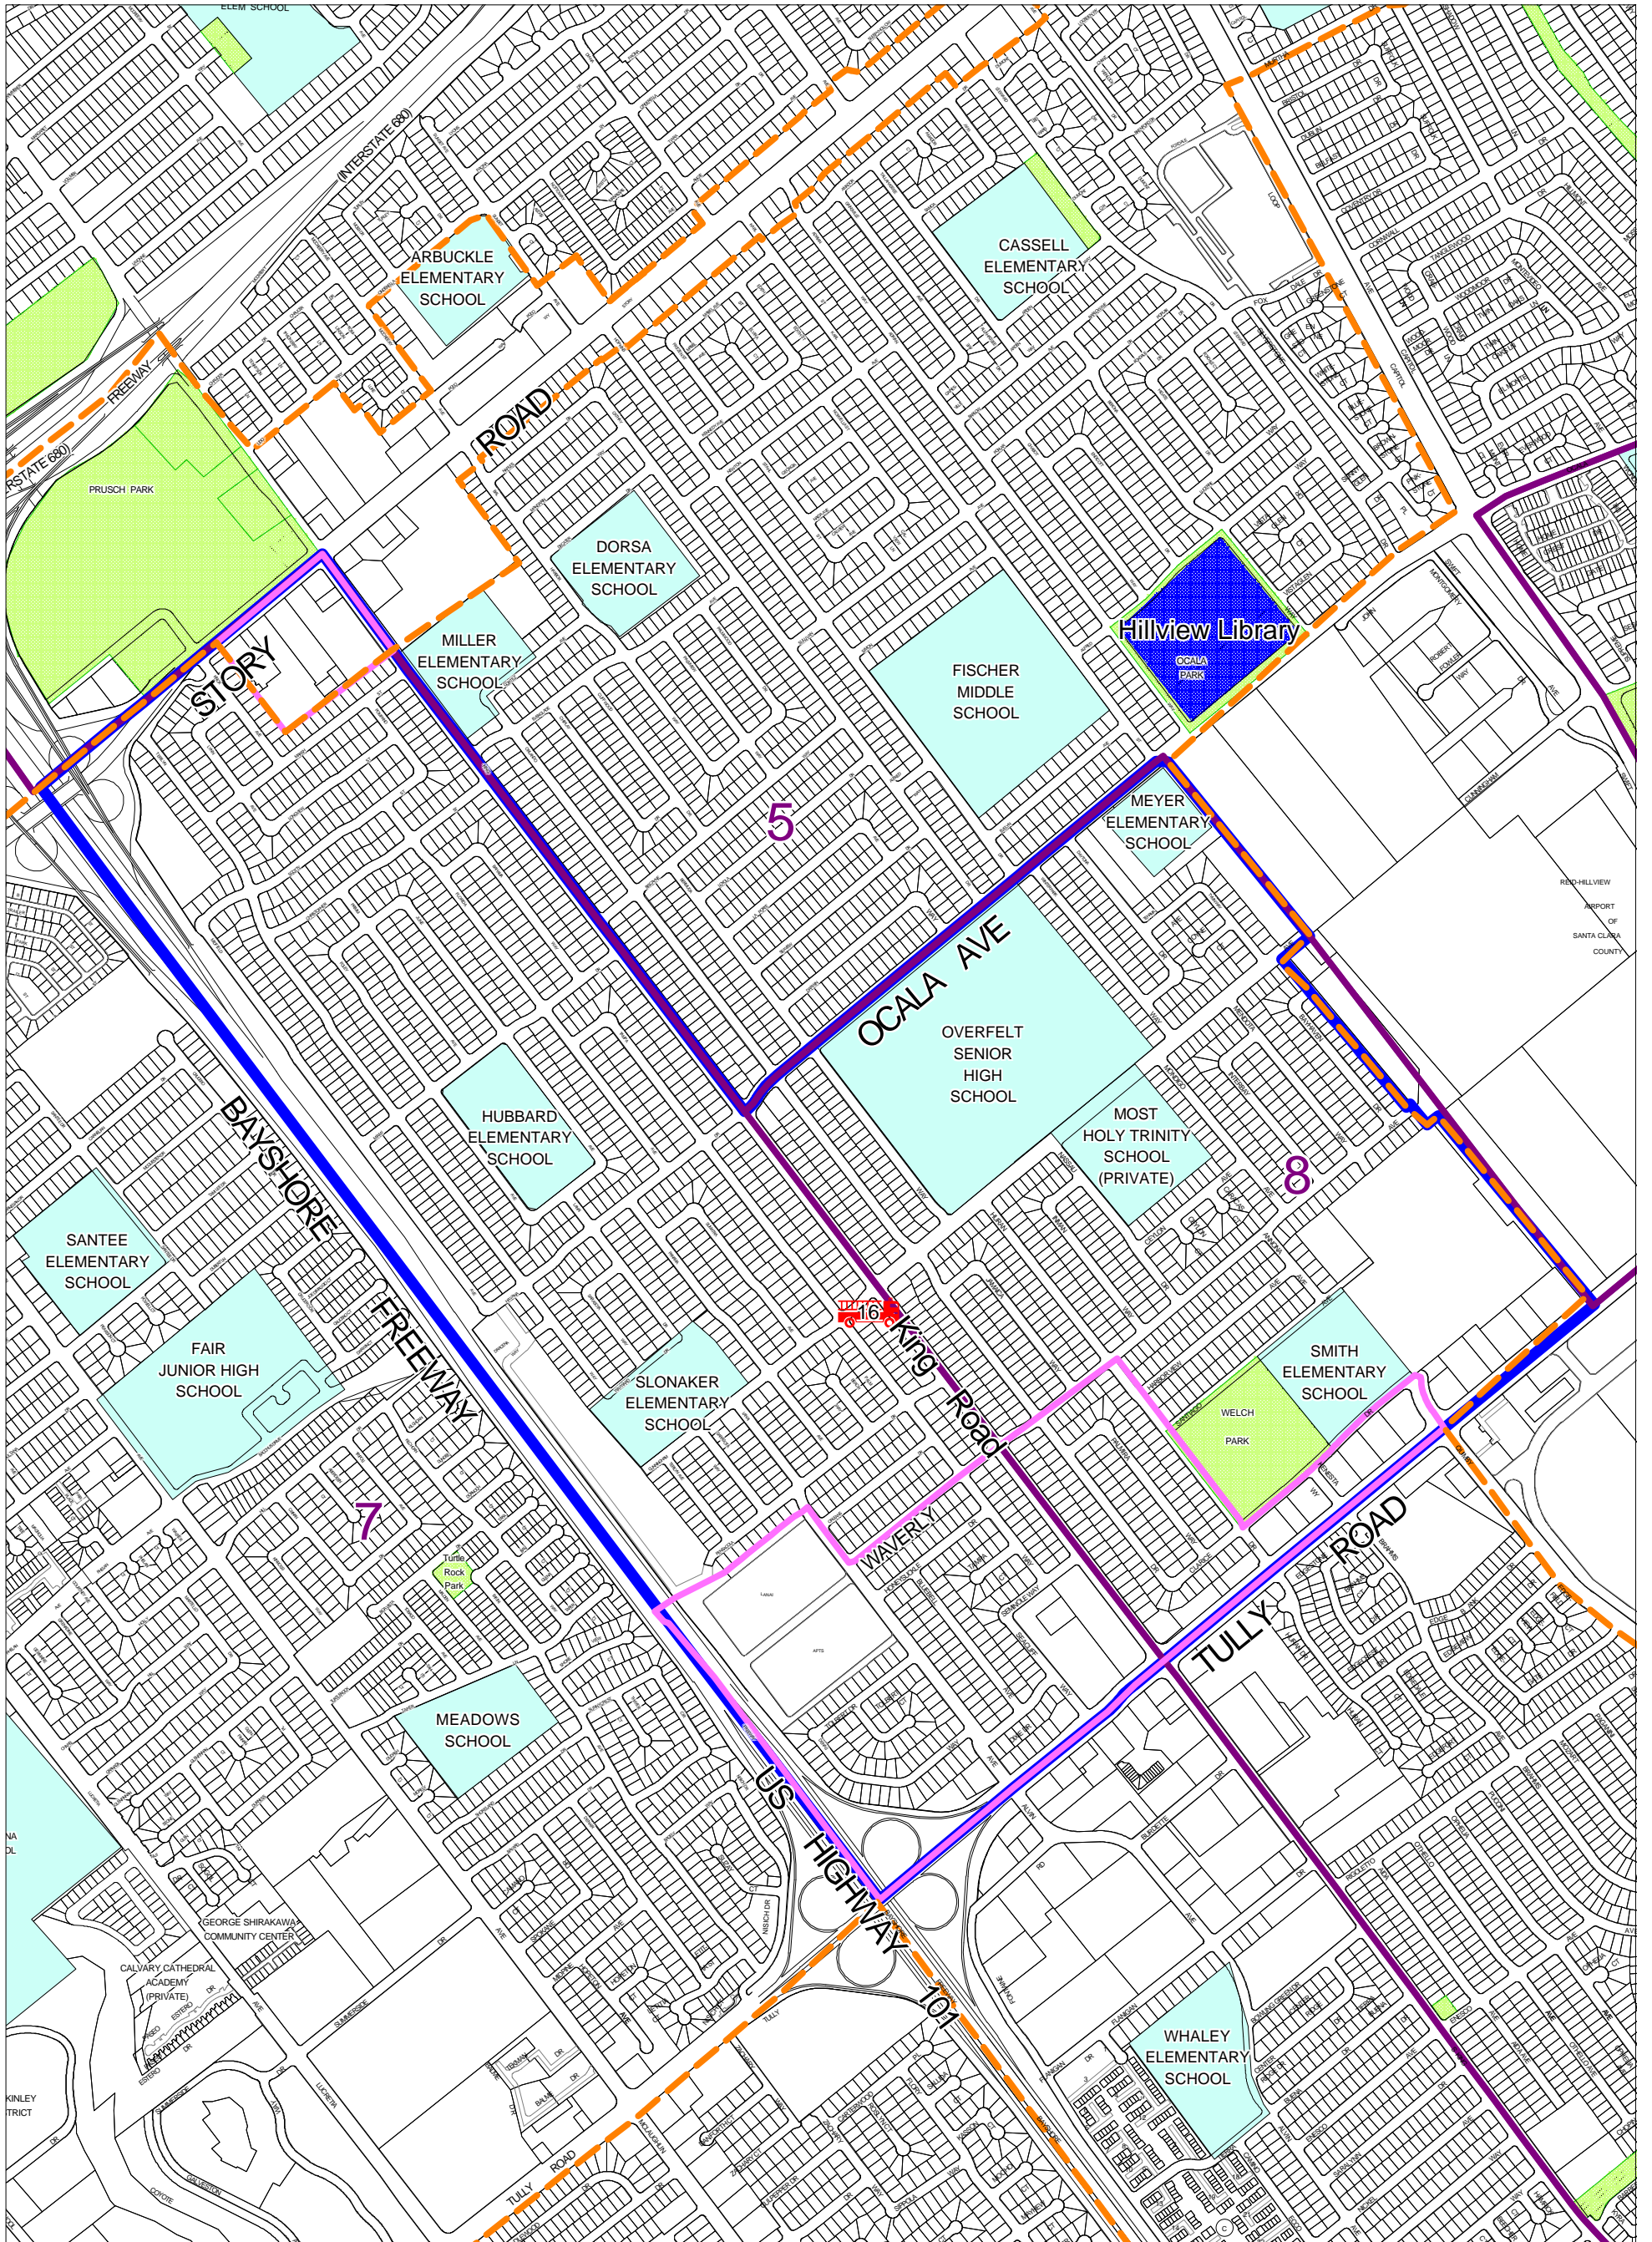

# K.O.N.A. SNI Planning Area

Prepared by the Department of Planning,  
Building and Code Enforcement  
Planning Services Division

April 19, 2002

- ▭ SNI Planning Area Boundary
- ▭ RDA SNI Area
- ▭ City Council Boundary
- ▭ Planning Area Overlaps

Scale: 1" = 900'