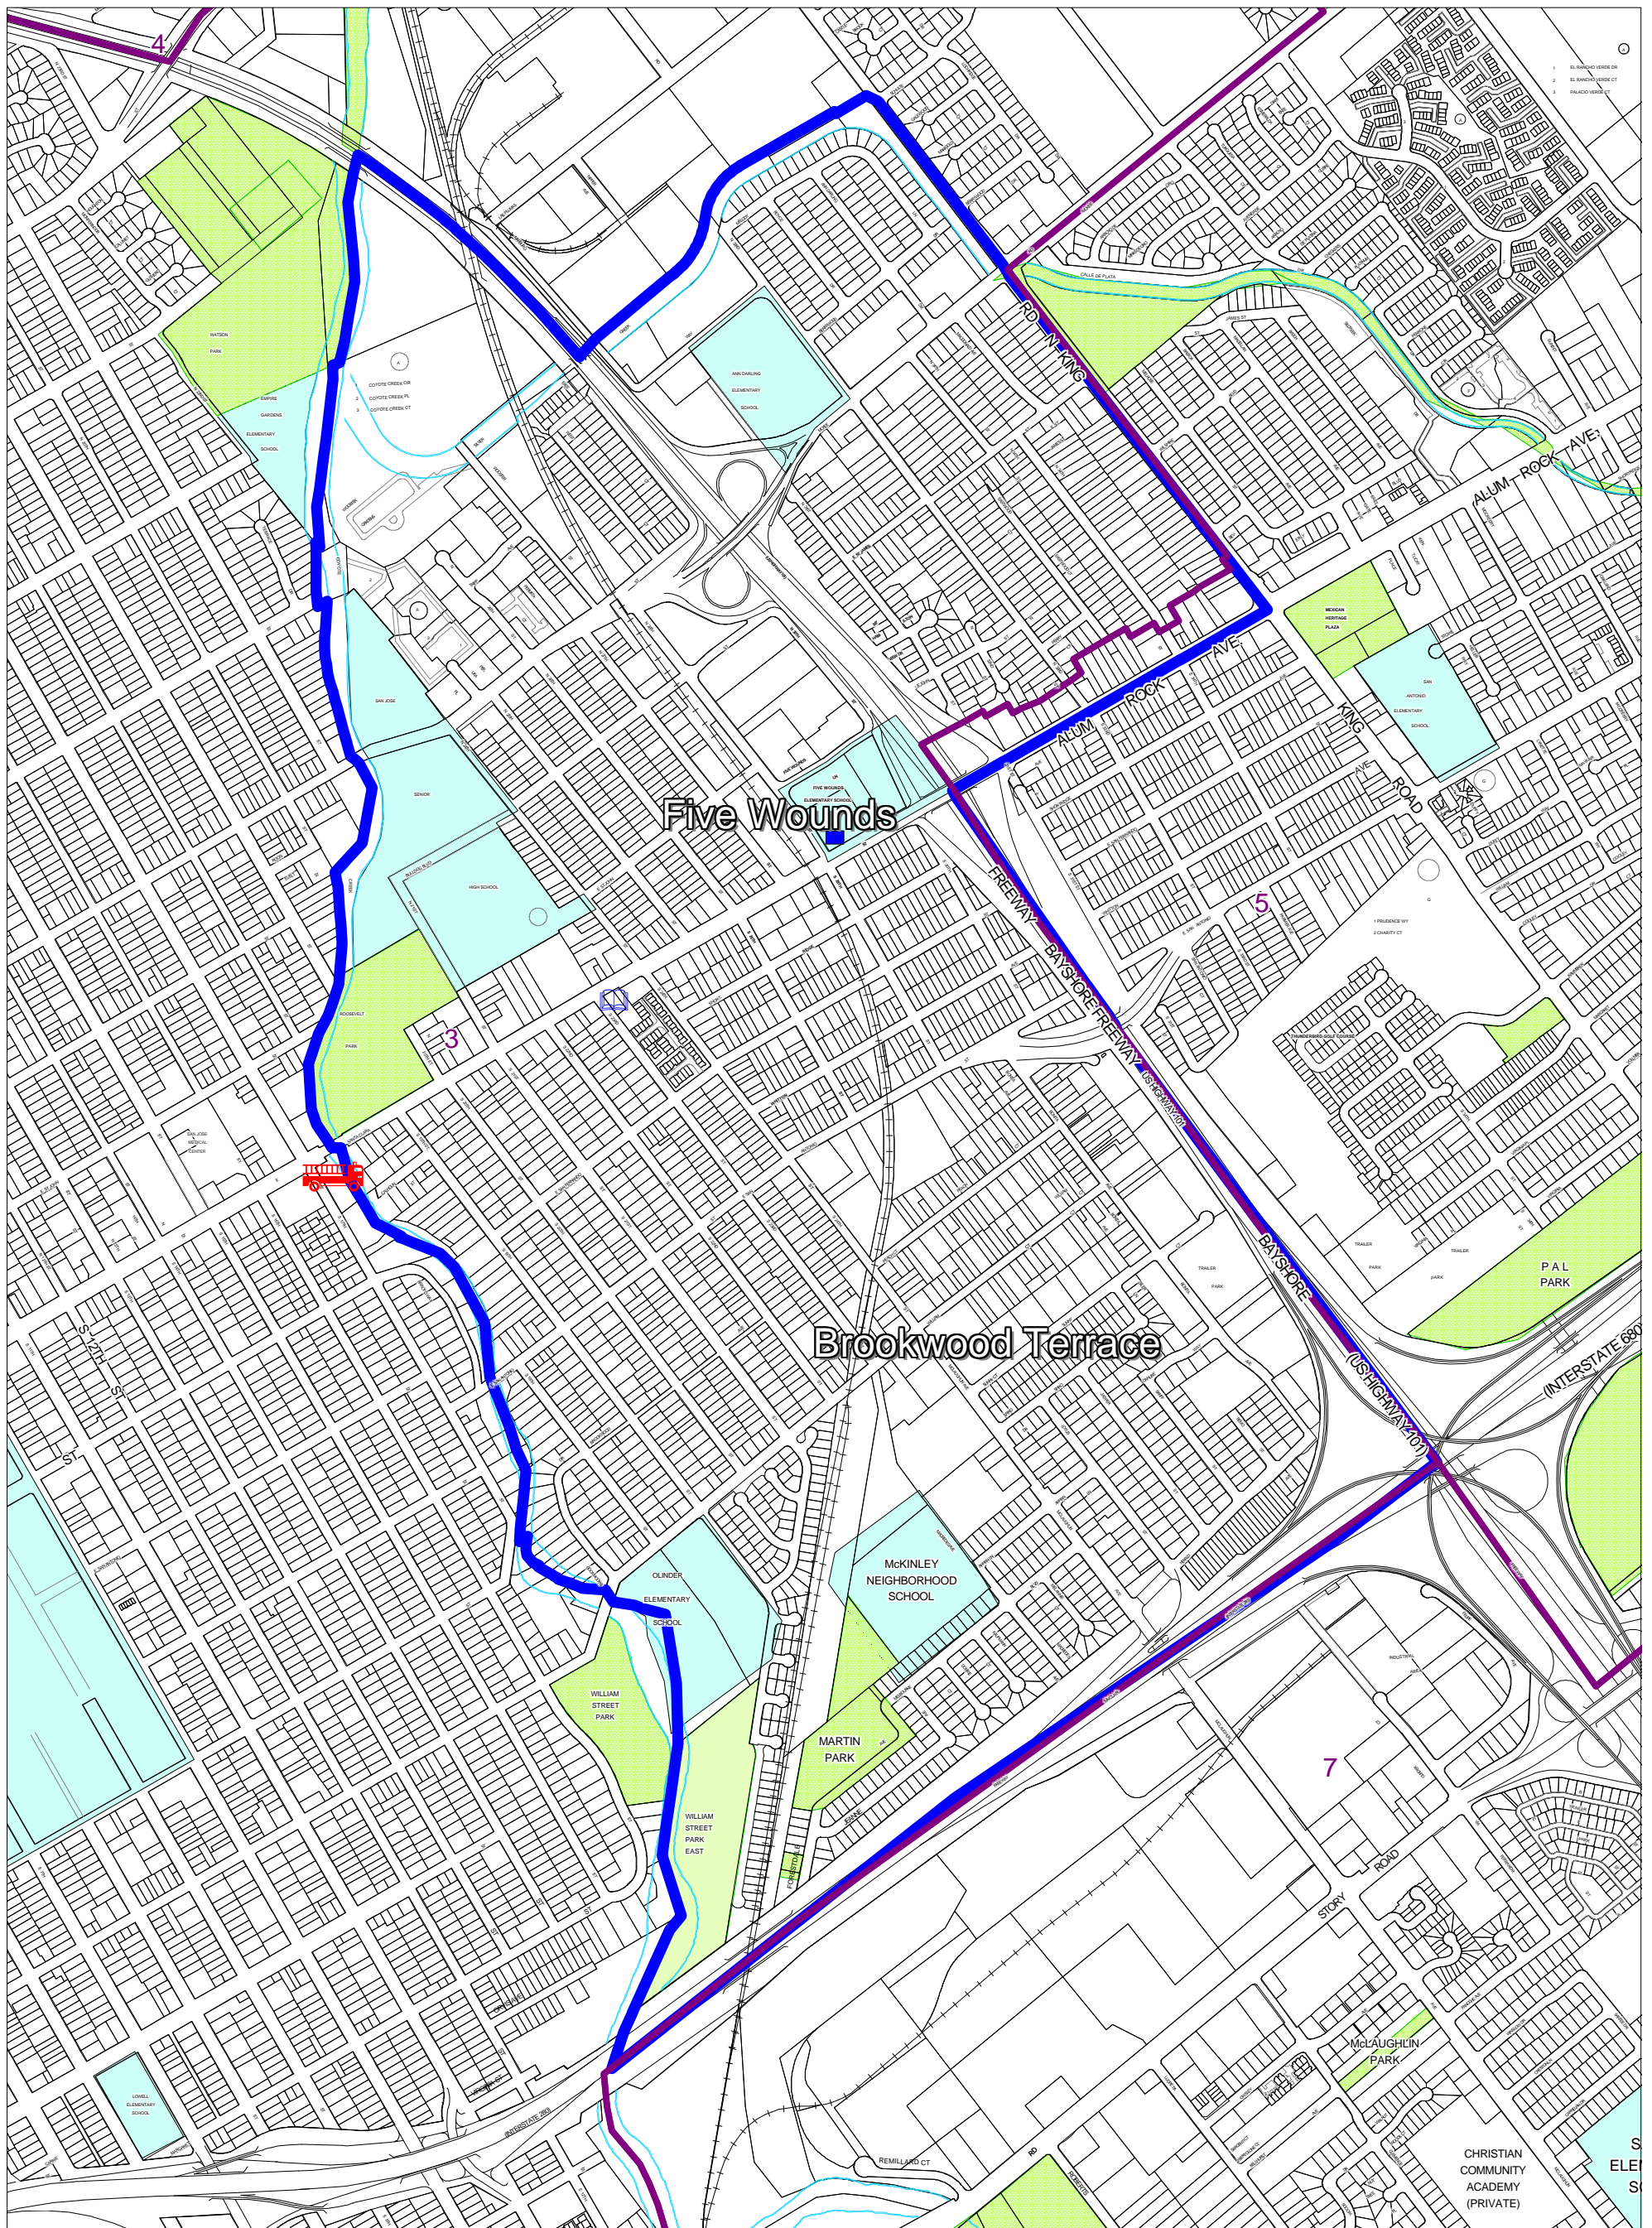

# Five Wounds/Brookwood Terrace SNI Planning Area

Prepared by the Department of Planning,  
Building & Code Enforcement  
Planning Division

April 25, 2002

-  Planning Area Boundary
-  RDA SNI Area
-  City Council District Boundary

Scale: 1" = 900'