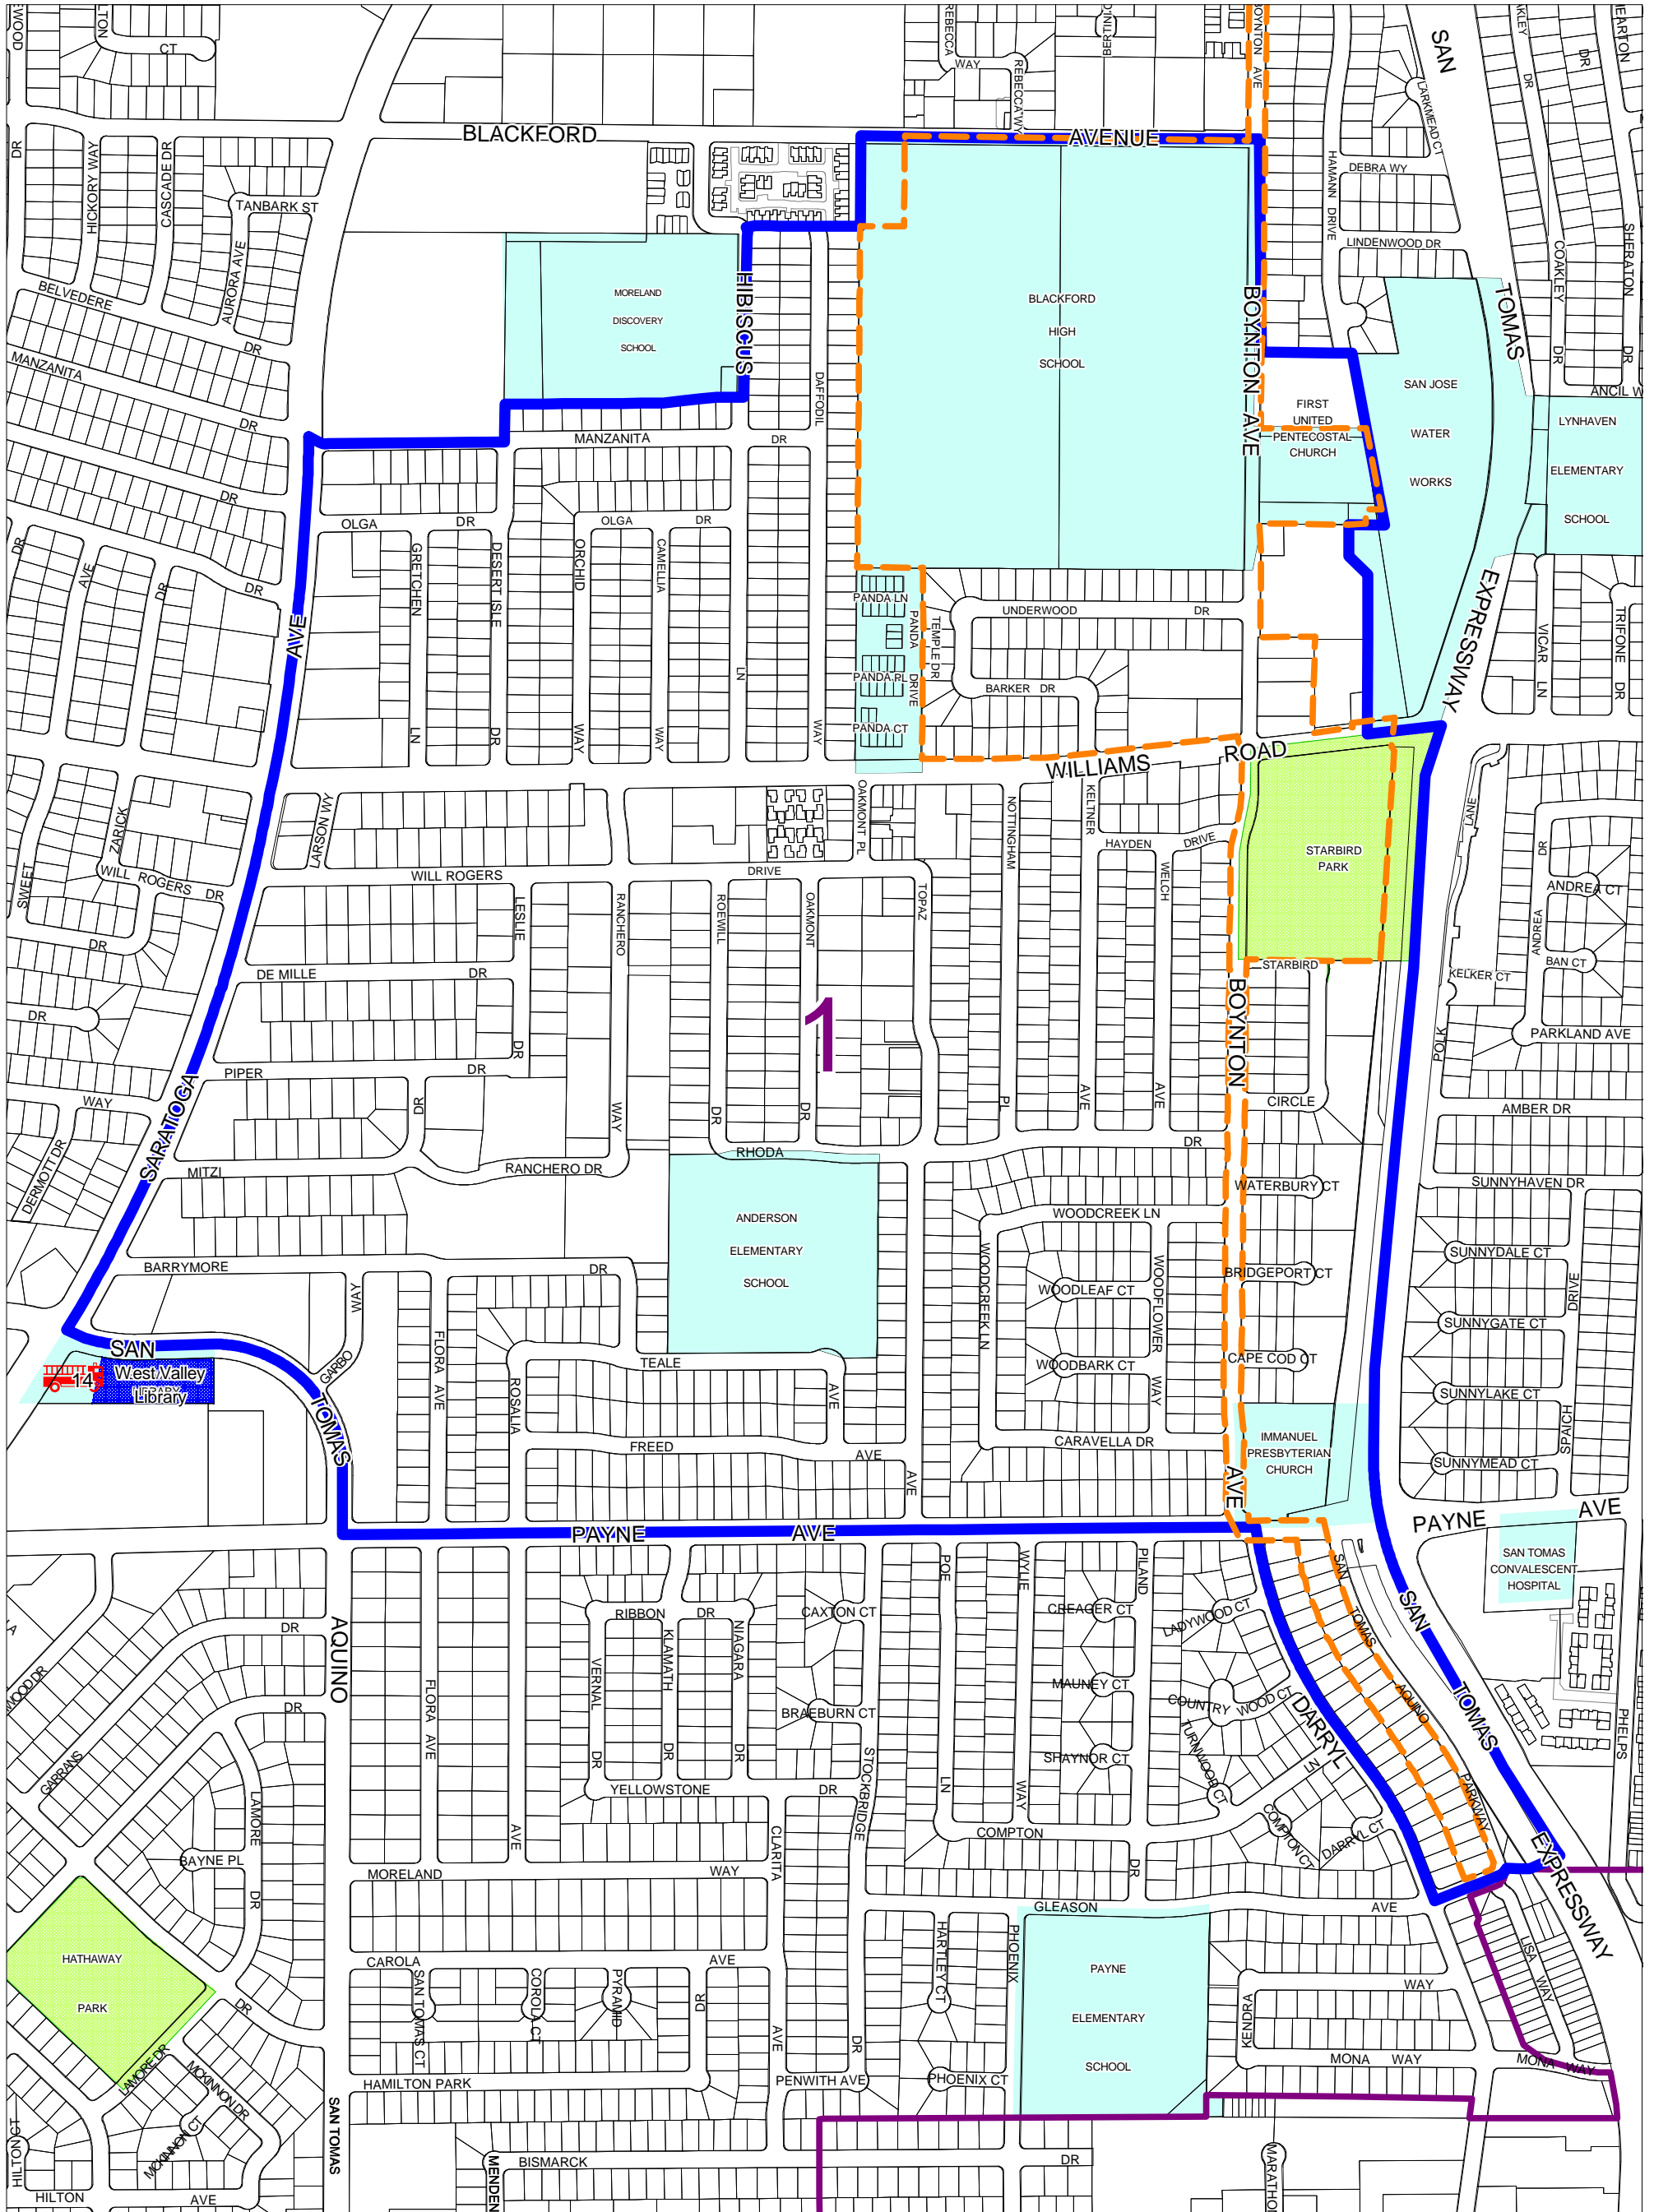

Blackford SNI Planning Area

Prepared by the Department of Planning,
Building and Code Enforcement
Planning Services Division

 SNI Planning Boundary  RDA SNI Area  City Council Boundary

Scale: 1" = 550'

February 6, 2002